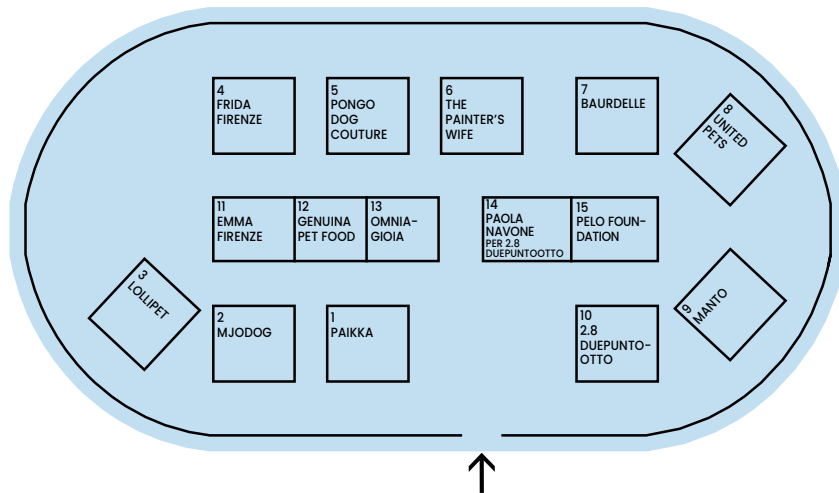

Pittipets Polveriera ⑤

2.8 DUEPUNTOOTTO	10	PELO FOUNDATION	15
BAURDELLE	7	POLDO DOG COUTURE	5
EMMA FIRENZE	11	THE PAINTER'S WIFE	6
FRIDA FIRENZE	4	UNITED PETS	8
GENUINA PET FOOD	12		
LOLLIPET	3		
MANTO	9		
MJODOG	2		
OMNIA-GIOIA	13		
PAIKKA	1		
PAOLA NAVONE			
PER 2.8 DUEPUNTOOTTO	14