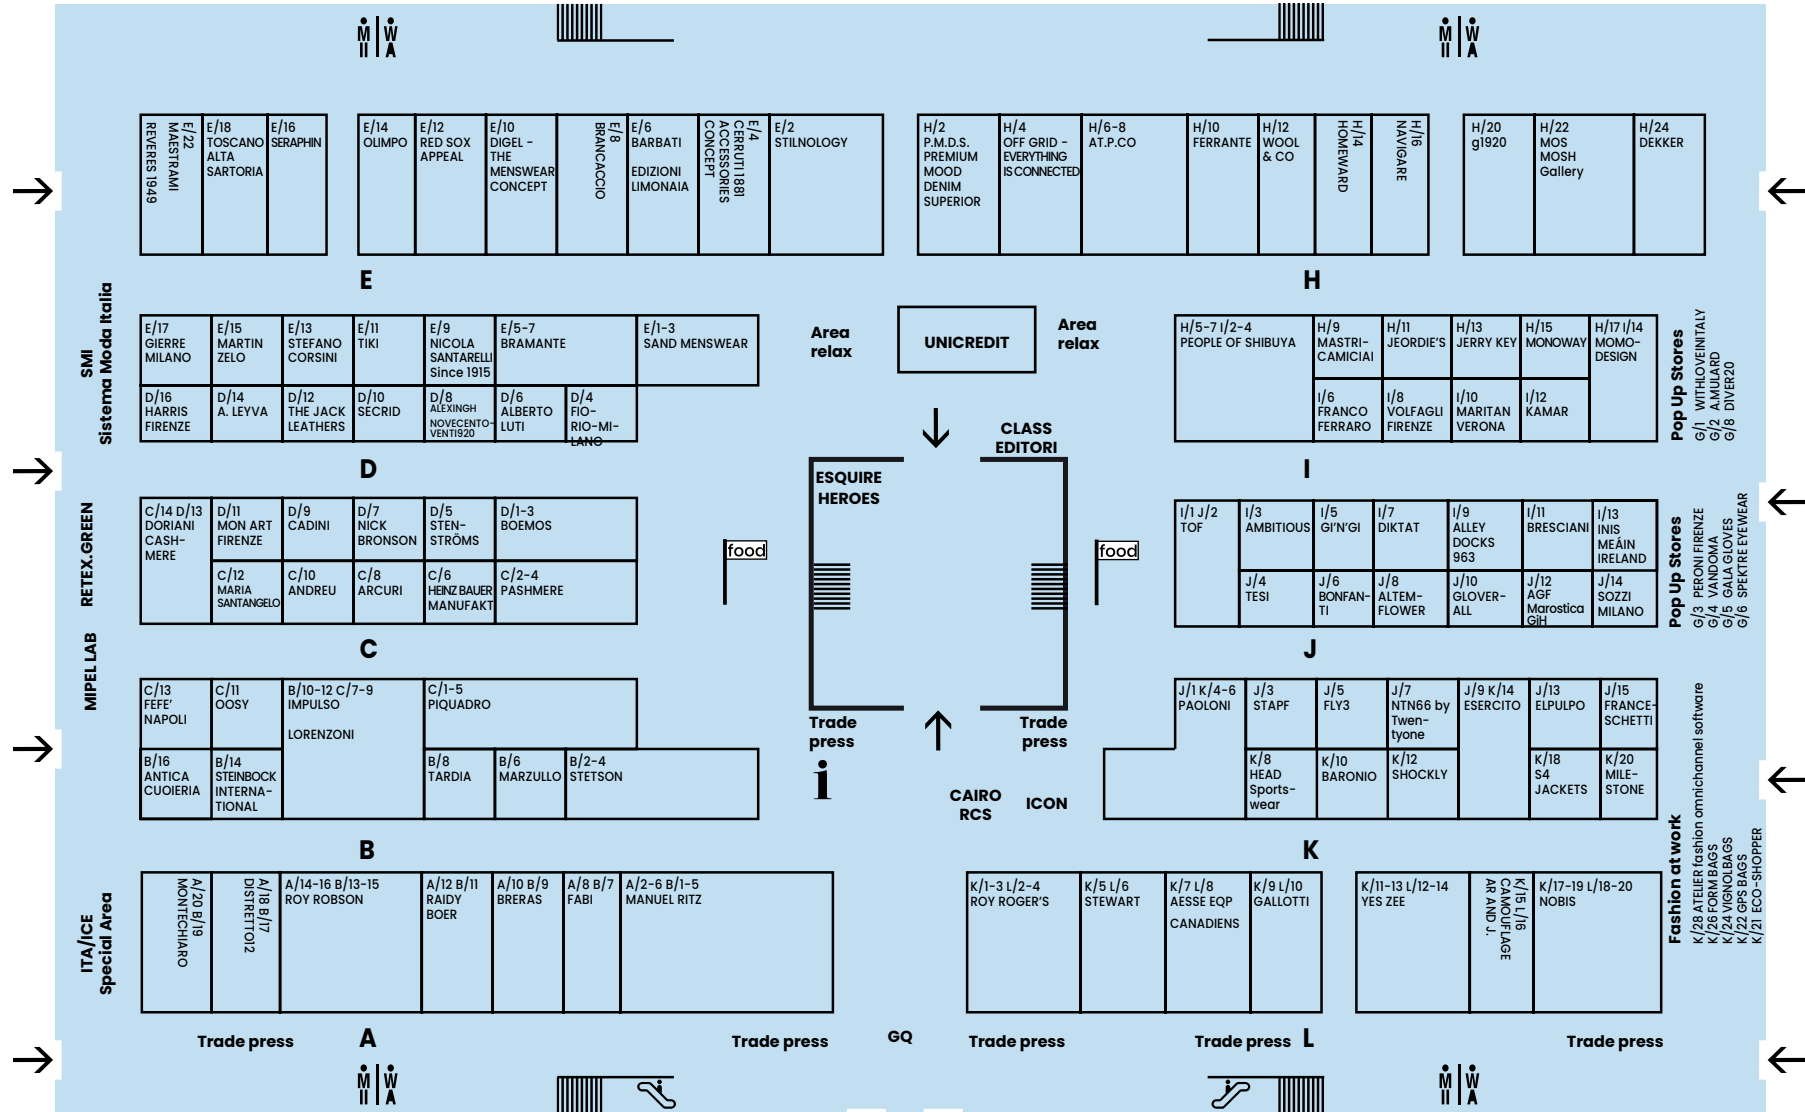

Fantastic Classic Padiglione Centrale 1 piano terra / ground floor