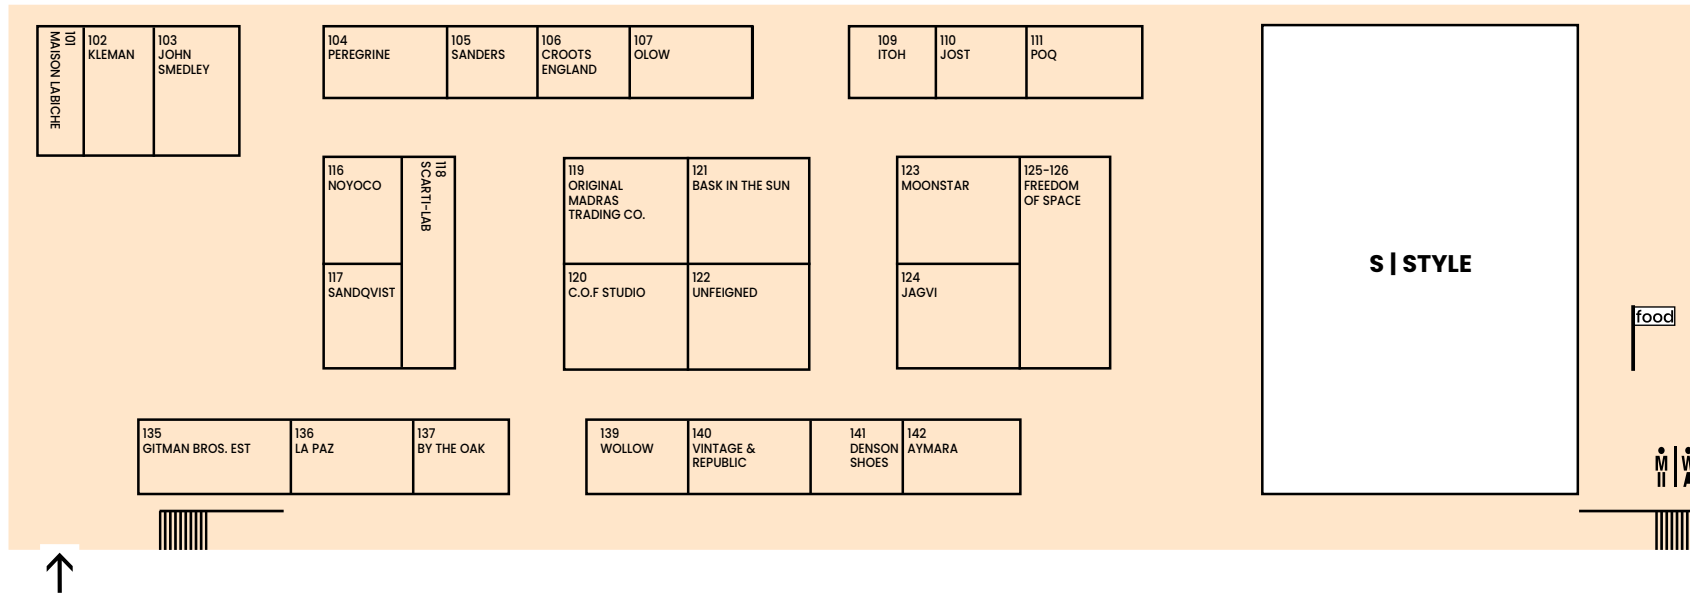

Superstyling Arsenale ⑦ piano primo / first floor

AYMARA	142	KLEMAN	102
BASK IN THE SUN	121	LA PAZ	136
BY THE OAK	137	MAISON LABICHE	101
C.O.F STUDIO	120	MOONSTAR	123
CROOTS ENGLAND	106	NOYOCO	116
DENSON SHOES	141	OLOW	107
FREEDOM OF SPACE	125-126	ORIGINAL MADRAS TRADING CO.	119
GITMAN BROS. EST 1978	135	PEREGRINE	104
ITOH	109		
JAGVI	124		
JOHN SMEDLEY	103		
JOST	110		

POQ	111
SANDERS	105
SANDQVIST	117
SCARTI-LAB	118
UNFEIGNED	122
VINTAGE & REPUBLIC	140
WOLLOW	139