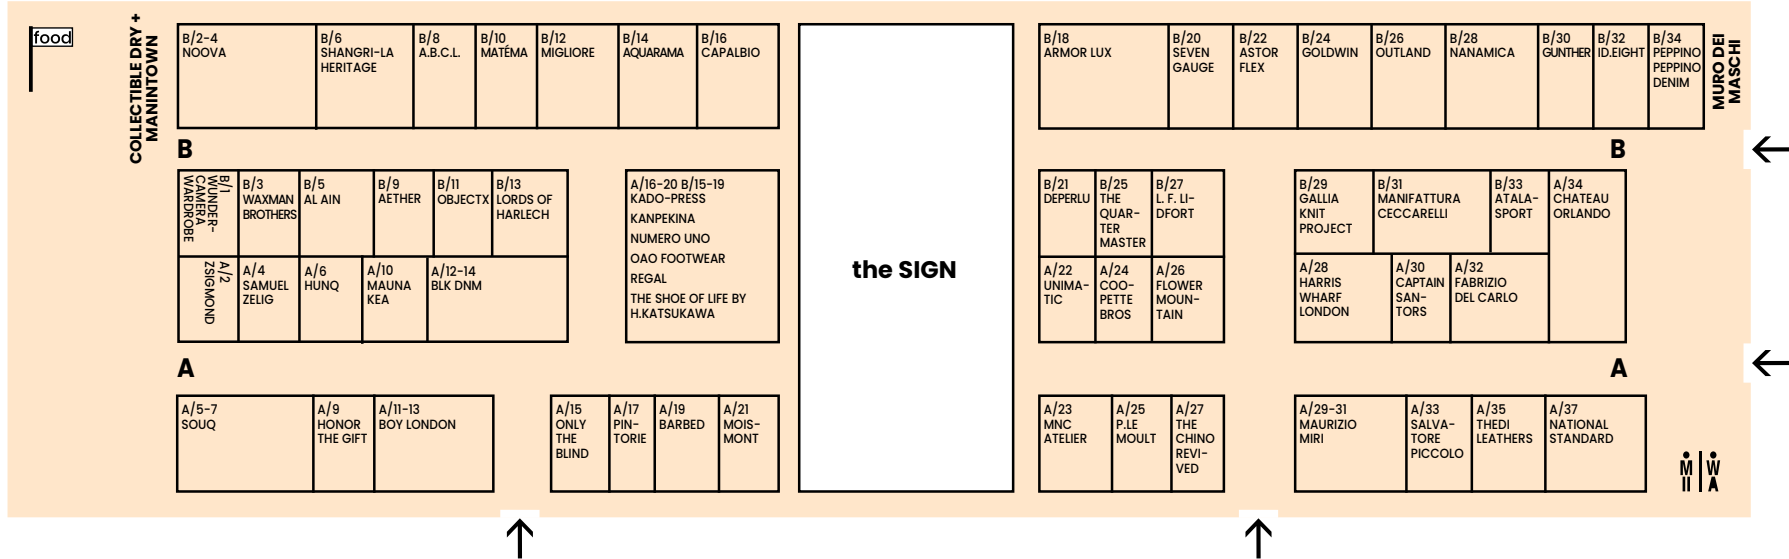

NEW LOCATION

Superstyling Sala delle Nazioni ⑥

Superstyling

Sala delle Nazioni ⑥

A.B.C.L.	B/8	KANPEKINA	A/16-20 B/15-19	OUTLAND	B/26
AETHER	B/9	L. F. LIDFORT	B/27	PEPPINO PEPPINO DENIM	B/34
AL AIN	B/5	LORDS OF HARLECH	B/13	PINTORIE	A/17
AQUARAMA	B/14	MANIFATTURA CECCARELLI	B/31	P.LE MOULT	A/25
ARMOR LUX	B/18	MATÉMA	B/10	REGAL	A/16-20 B/15-19
ASTORFLEX	B/22	MAUNA KEA	A/10	SALVATORE PICCOLO	A/33
ATALASPORT	B/33	MAURIZIO MIRI	A/29-31	SAMUEL ZELIG	A/4
BARBED	A/19	MIGLIORE	B/12	SEVEN GAUGE	B/20
BLK DNM	A/12-14	MNC ATELIER	A/23	SHANGRI-LA HERITAGE	B/6
BOY LONDON	A/11-13	MOISMONT	A/21	SOUQ	A/5-7
CAPALBIO	B/16	NANAMICA	B/28	THE CHINO REVIVED	A/27
CAPTAIN SANTORS	A/30	NATIONAL STANDARD	A/37	THEDI LEATHERS	A/35
CHATEAU ORLANDO	A/34	NOOVA	B/2-4	THE QUARTERMASTER	B/25
COOPETTE BROS	A/24	NUMERO UNO	A/16-20 B/15-19	THE SHOE OF LIFE	A/16-20
DEPERLU	B/21	OAO FOOTWEAR	A/16-20 B/15-19	BY H.KATSUKAWA	B/15-19
FABRIZIO DEL CARLO	A/32	OBJECTX	B/11	UNIMATIC	A/22
FLOWER MOUNTAIN	A/26	ONLY THE BLIND	A/15	WAXMAN BROTHERS	B/3
GALLIA KNIT PROJECT	B/29			WUNDERCAMERA	
GOLDWIN	B/24			WARDROBE	B/1
GUNTHER	B/30			ZSIGMOND	A/2
HARRIS WHARF LONDON	A/28				
HONOR THE GIFT	A/9				
HUNQ	A/6				
ID.EIGHT	B/32				
KADO-PRESS	A/16-20 B/15-19				