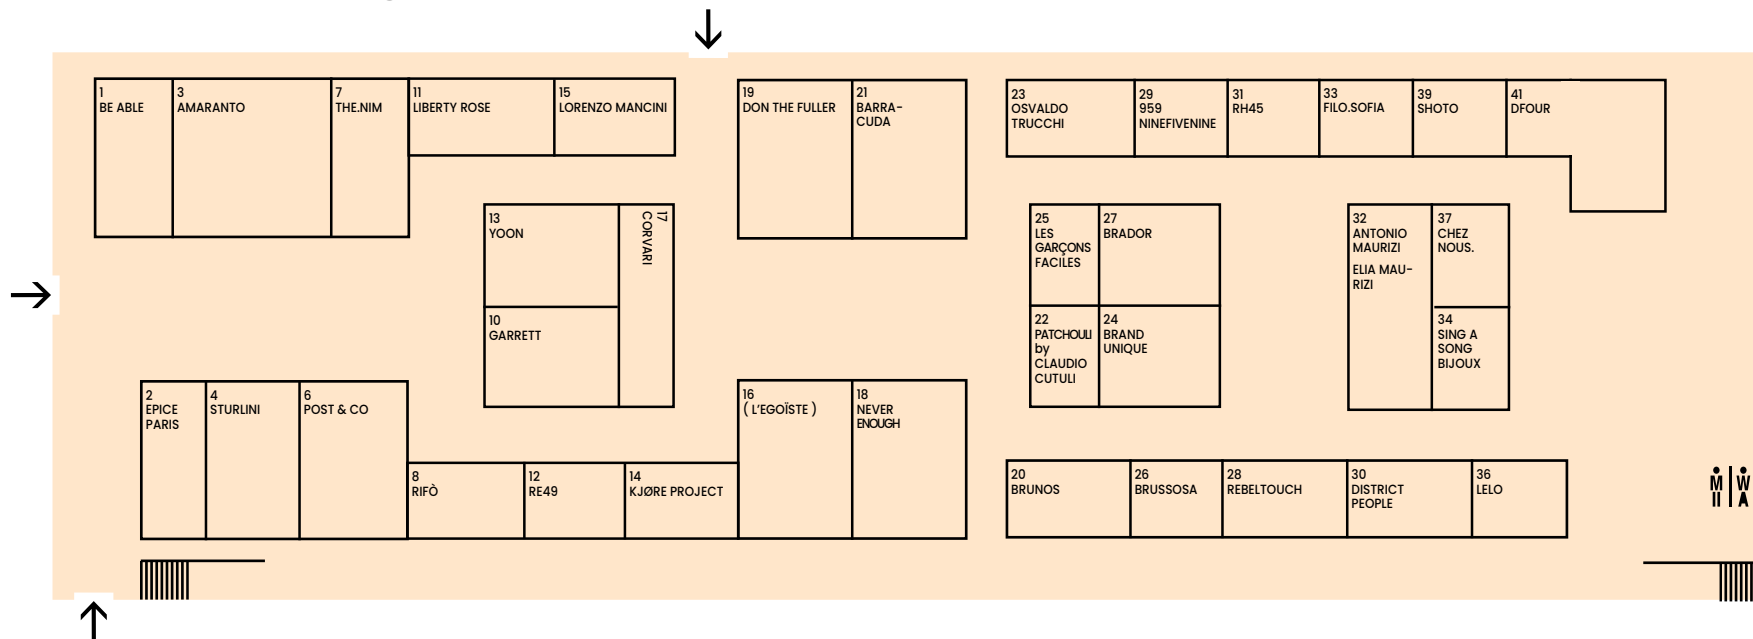

Superstyling Arsenale 7 piano terra / ground floor

(L'EGOÏSTE)	16	DISTRICT PEOPLE	30
959 NINEFIVENINE	29	DON THE FULLER	19
AMARANTO	3	ELIA MAURIZI	32
ANTONIO MAURIZI	32	EPICE PARIS	2
BARRACUDA	21	FILO.SOFIA	33
BE ABLE	1	GARRETT	10
BRADOR	27	KJØRE PROJECT	14
BRAND UNIQUE	24	LELO	36
BRUNOS	20	LES GARÇONS FACILES	25
BRUSSOSA	26	LIBERTY ROSE	11
CHEZ NOUS.	37	LORENZO MANCINI	15
CORVARI	17	NEVER ENOUGH	18
DFOUR	41		

OSVALDO TRUCCHI	23
PATCHOULI	
by CLAUDIO CUTULI	22
POST & CO	6
RE49	12
REBELTOUCH	28
RH45	31
RIFÒ	8
SHOTO	39
SING A SONG BIJOUX	34
STURLINI	4
THE.NIM	7
YOON	13