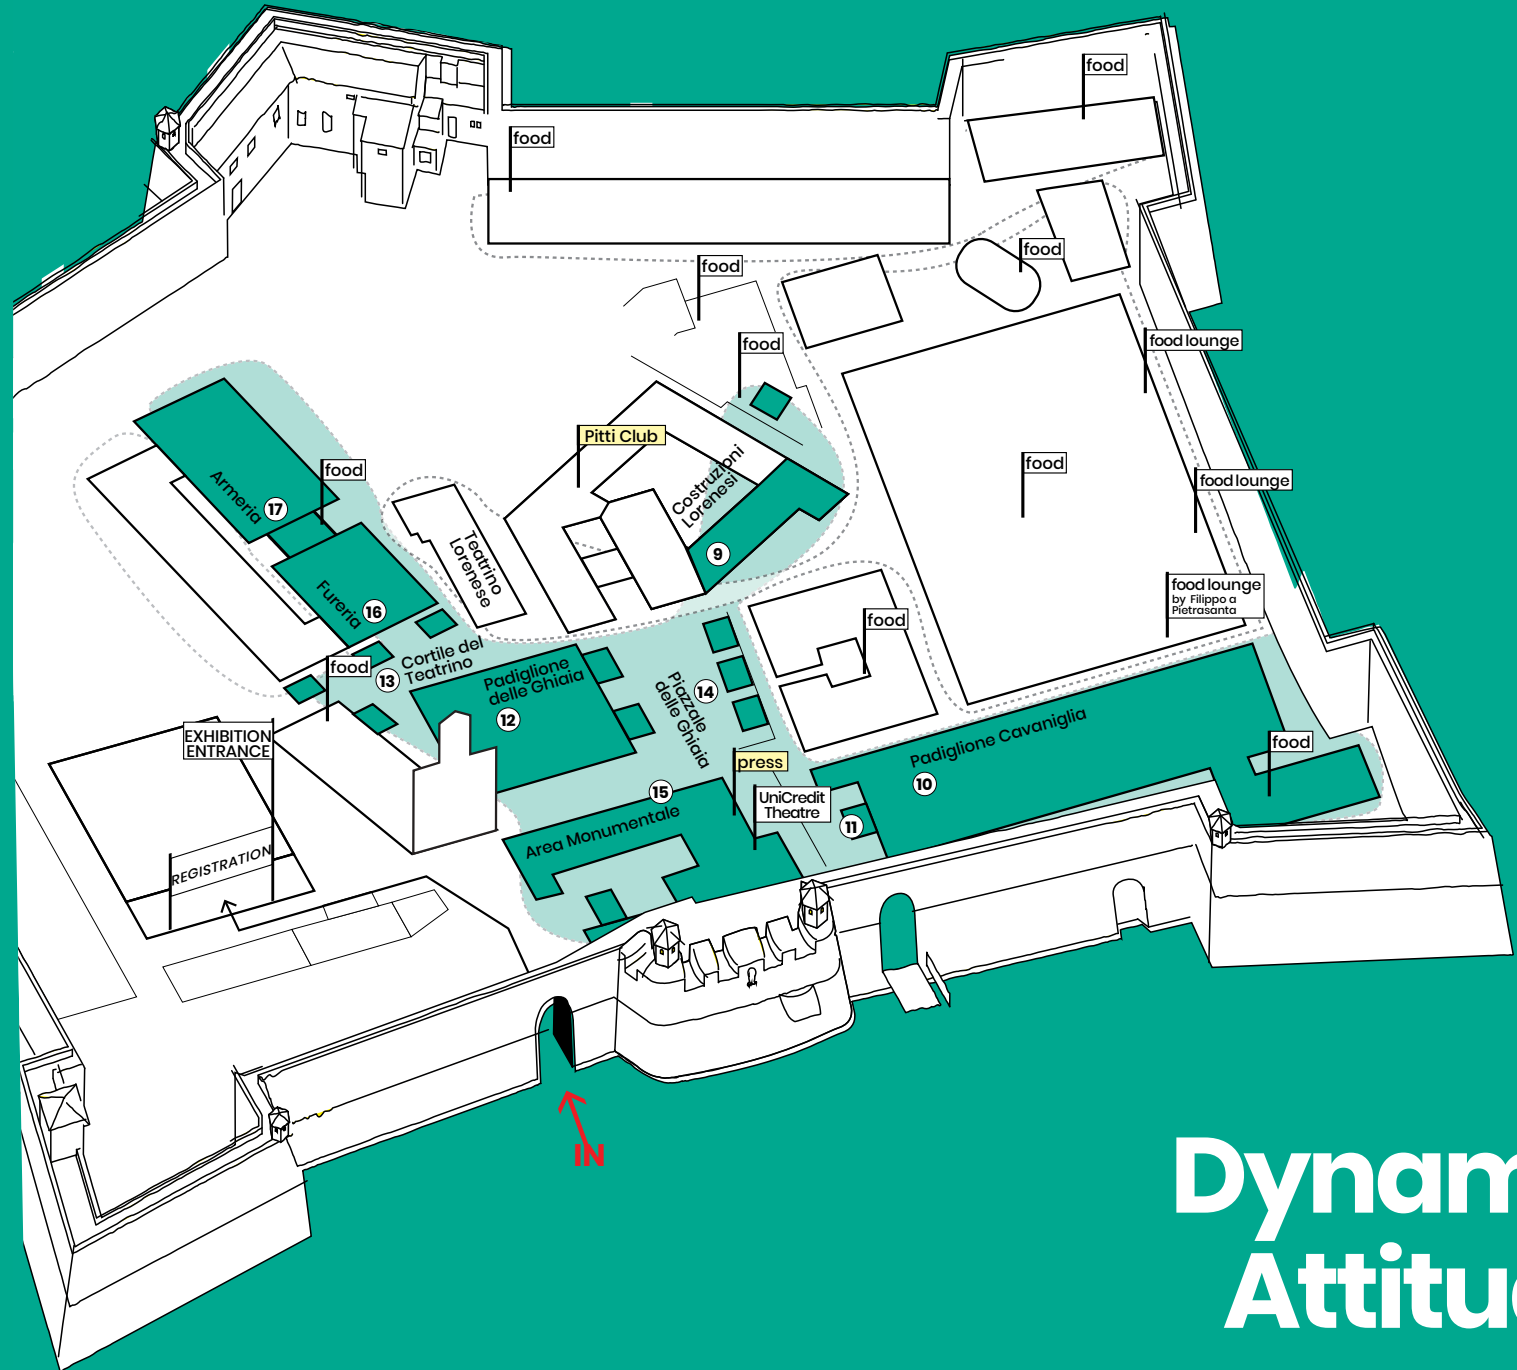

Dynamic
Attitude