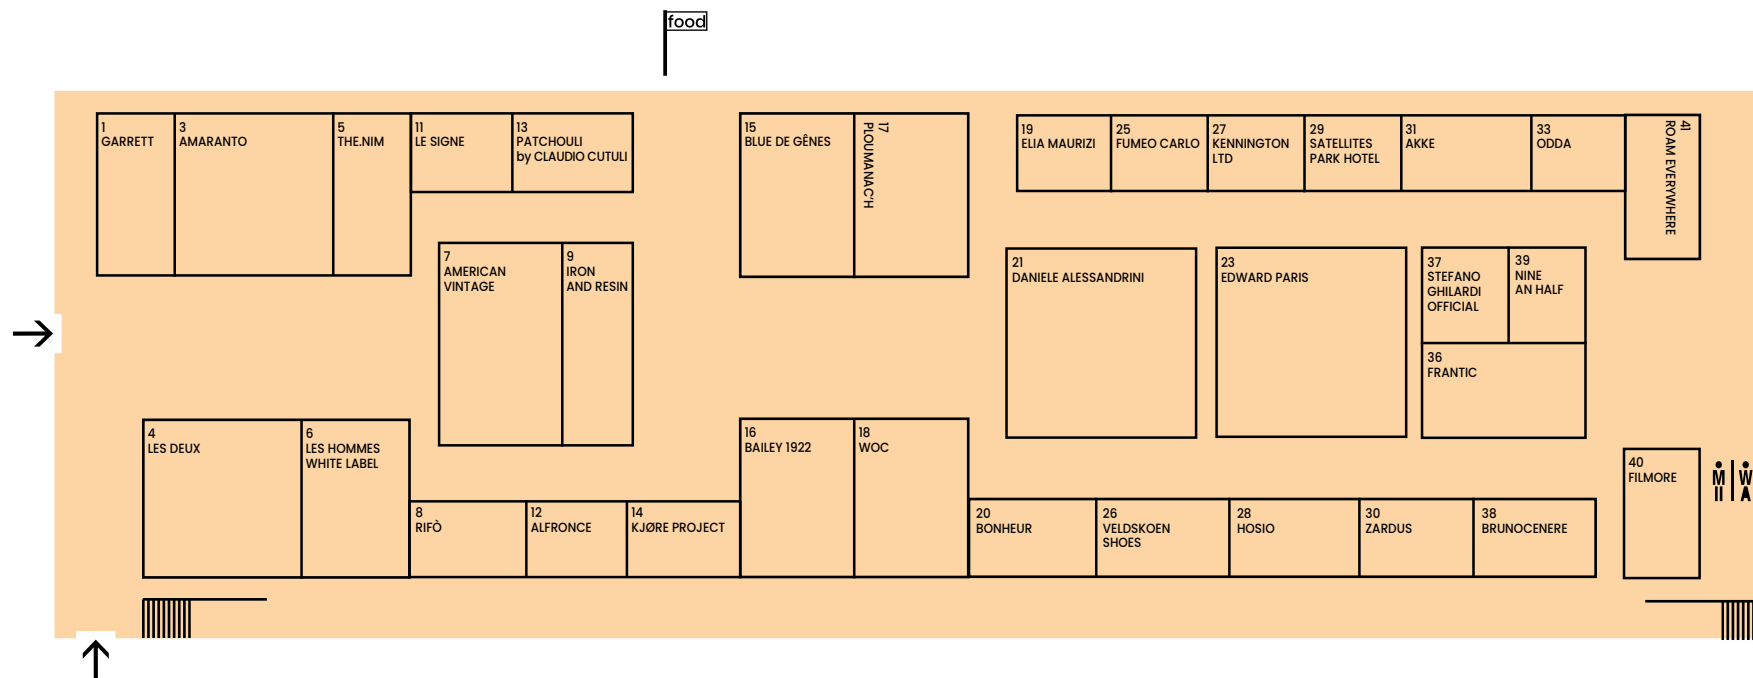

Superstyling Arsenale 7

piano terra / ground floor

AKKE	31	FUMEO CARLO	25
ALFRONCE	12	GARRETT	1
AMARANTO	3	HOSIO	28
AMERICAN VINTAGE	7	IRON AND RESIN	9
BAILEY 1922	16	KENNINGTON LTD.	27
BLUE DE GÈNES	15	KJØRE PROJECT	14
BONHEUR	20	LE SIGNE	11
BRUNOCENERE	38	LES DEUX	4
DANIELE ALESSANDRINI	21	LES HOMMES WHITE LABEL	6
EDWARD PARIS	23	NINE AN HALF	39
ELIA MAURIZI	19	ODDA	33
FILMORE	40		
FRANTIC	36		

PATCHOULI	13
by CLAUDIO CUTULI	13
PLOUMANAC'H	17
RIFÒ	8
ROAM EVERYWHERE	41
SATELLITES PARK HOTEL	29
STEFANO GHILARDI OFFICIAL	37
THE.NIM	5
VELDSKOEN SHOES	26
WOC	18
ZARDUS	30