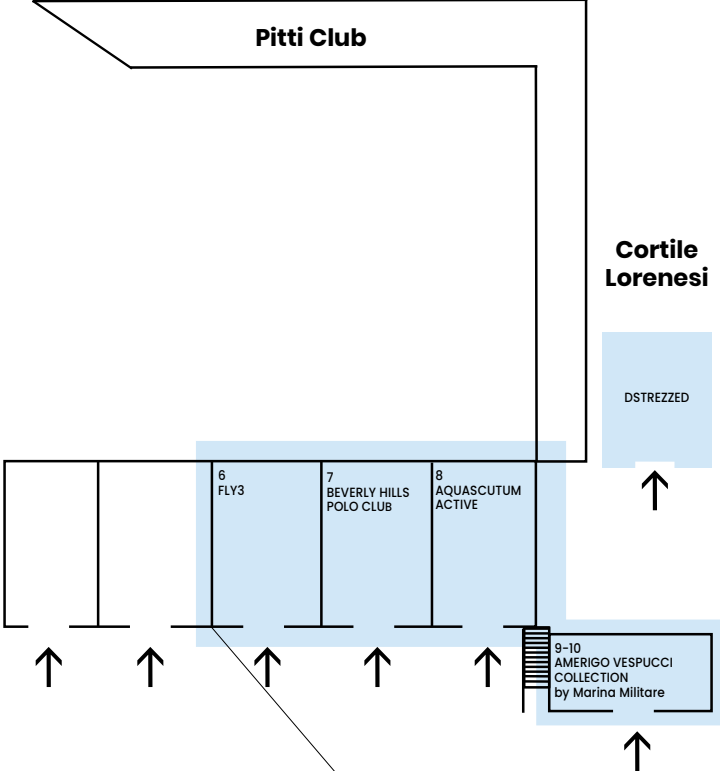

Fantastic Classic
Costruzioni Lorenesi ③
piano primo / first floor
Cortile Lorenesi ④