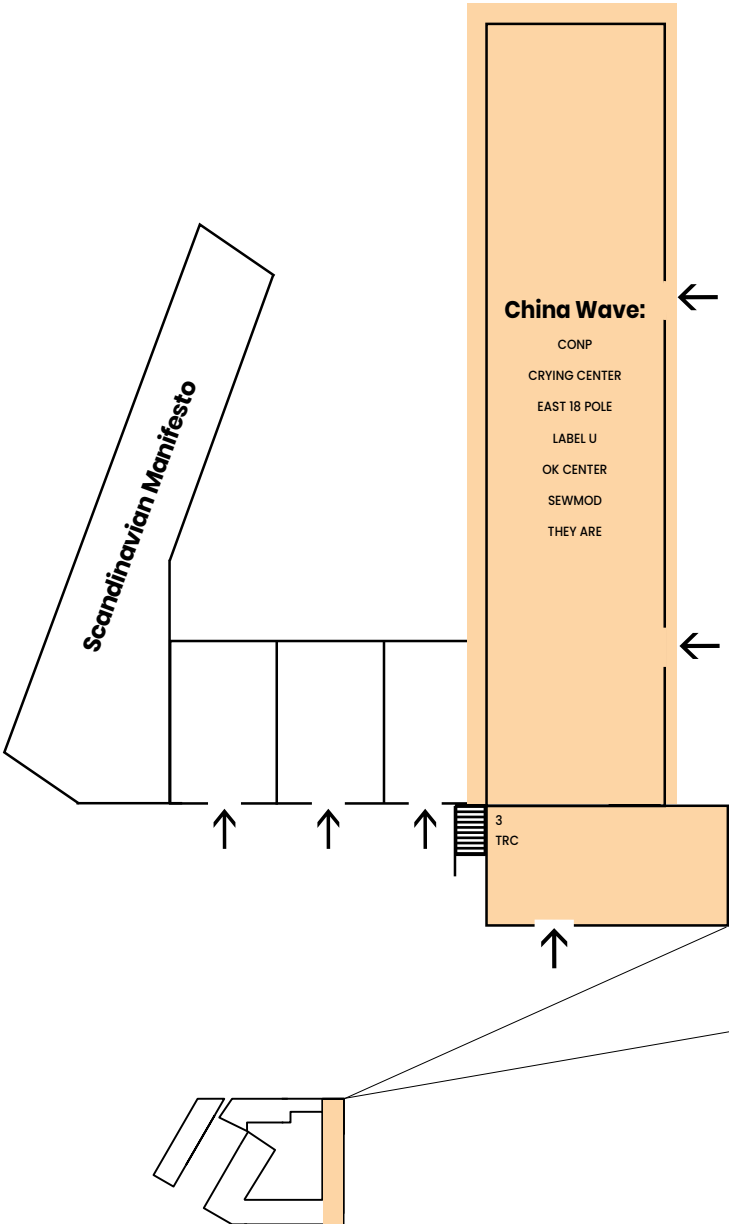

Superstyling

Costruzioni Lorenesi ③

piano terra / ground floor

1. **China Wave:**
2. CONP
   - CRYING CENTER
   - EAST 18 POLE
   - LABEL U
   - OK CENTER
   - SEWMOD
   - THEY ARE

TRC **3**